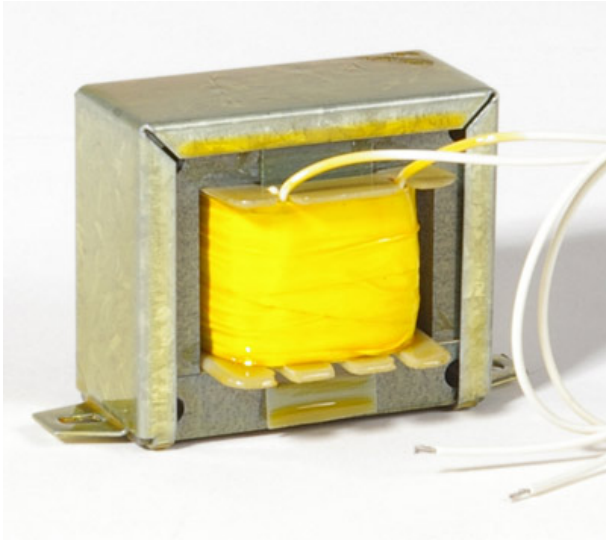

CHOKE CM10

- A: 95mm
- B: 64mm
- C: 62mm
- D: 80mm

Choke mod.	Ind. Henrys	DC Current	Resistance	Max V DC	Replacement
CM10	10H	125mA	115ohm	500	

Dimensions (HxWxD):	Weight (Kg):	Mount:
NOTE:		