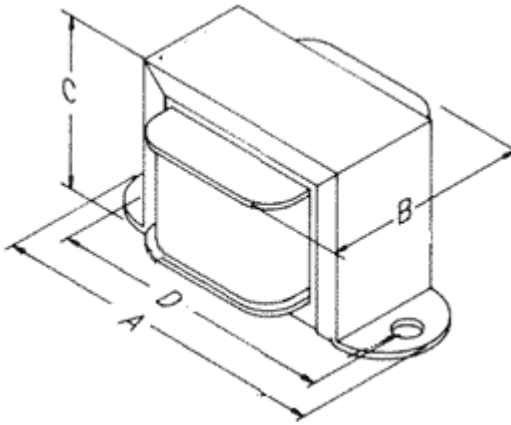

CHOKE CM10

- A: 95mm
- B: 64mm
- C: 62mm
- D: 80mm

Choke mod.	Ind. Henrys	DC Current	Resistance	Max V DC	Replacement
CM10	10H	125mA	115ohm	500	

Dimensions (HxWxD):	Weight (Kg):	Mount:
NOTE:		