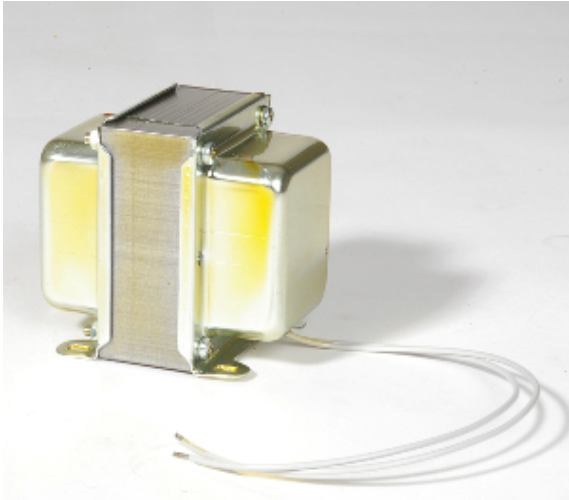

CHOKE CM5

- A: 75mm
- B: 90mm
- C: 85mm
- D: 60mm
- E: 57mm

Choke mod.	Ind. Henrys	DC Current	Resistance	Max V DC	Replacement
CM5	5H	350mA	37ohm	700	

Dimensions (HxWxD):	Weight (Kg):	Mount:
NOTE:		