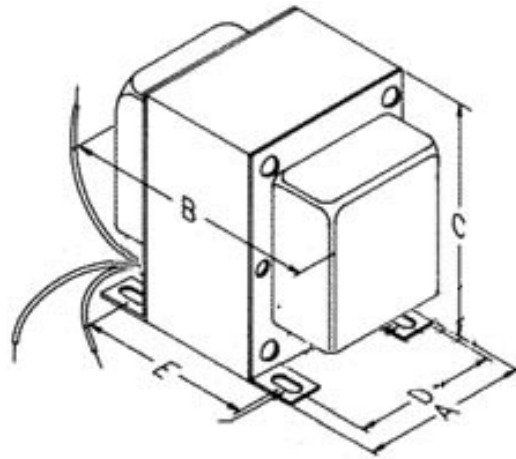

CHOKE CM5

- A: 75mm
- B: 90mm
- C: 85mm
- D: 60mm
- E: 57mm

Choke mod.	Ind. Henrys	DC Current	Resistance	Max V DC	Replacement
CM5	5H	350mA	37ohm	700	

Dimensions (HxWxD):	Weight (Kg):	Mount:
NOTE:		